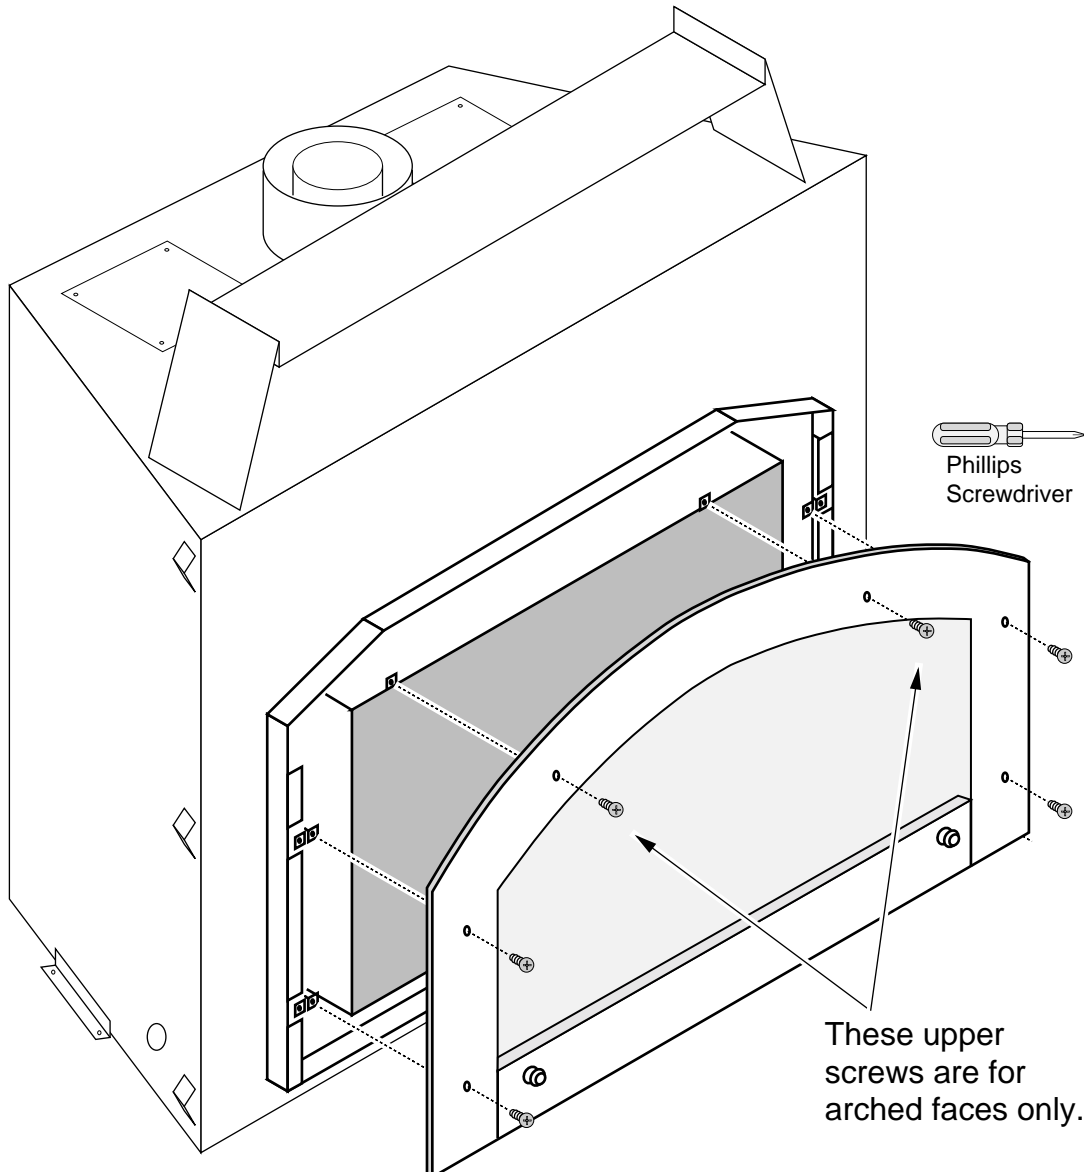

French Country Black 95400767

Compatibility:

- 44 DVXXL Fireplace

Packing List:

- Face
- 1/4-20 Screws:
 - (6) for Arched Faces
 - (4) for Metropolitan Faces

Installation

With the fireplace cool, install the face following the directions below.