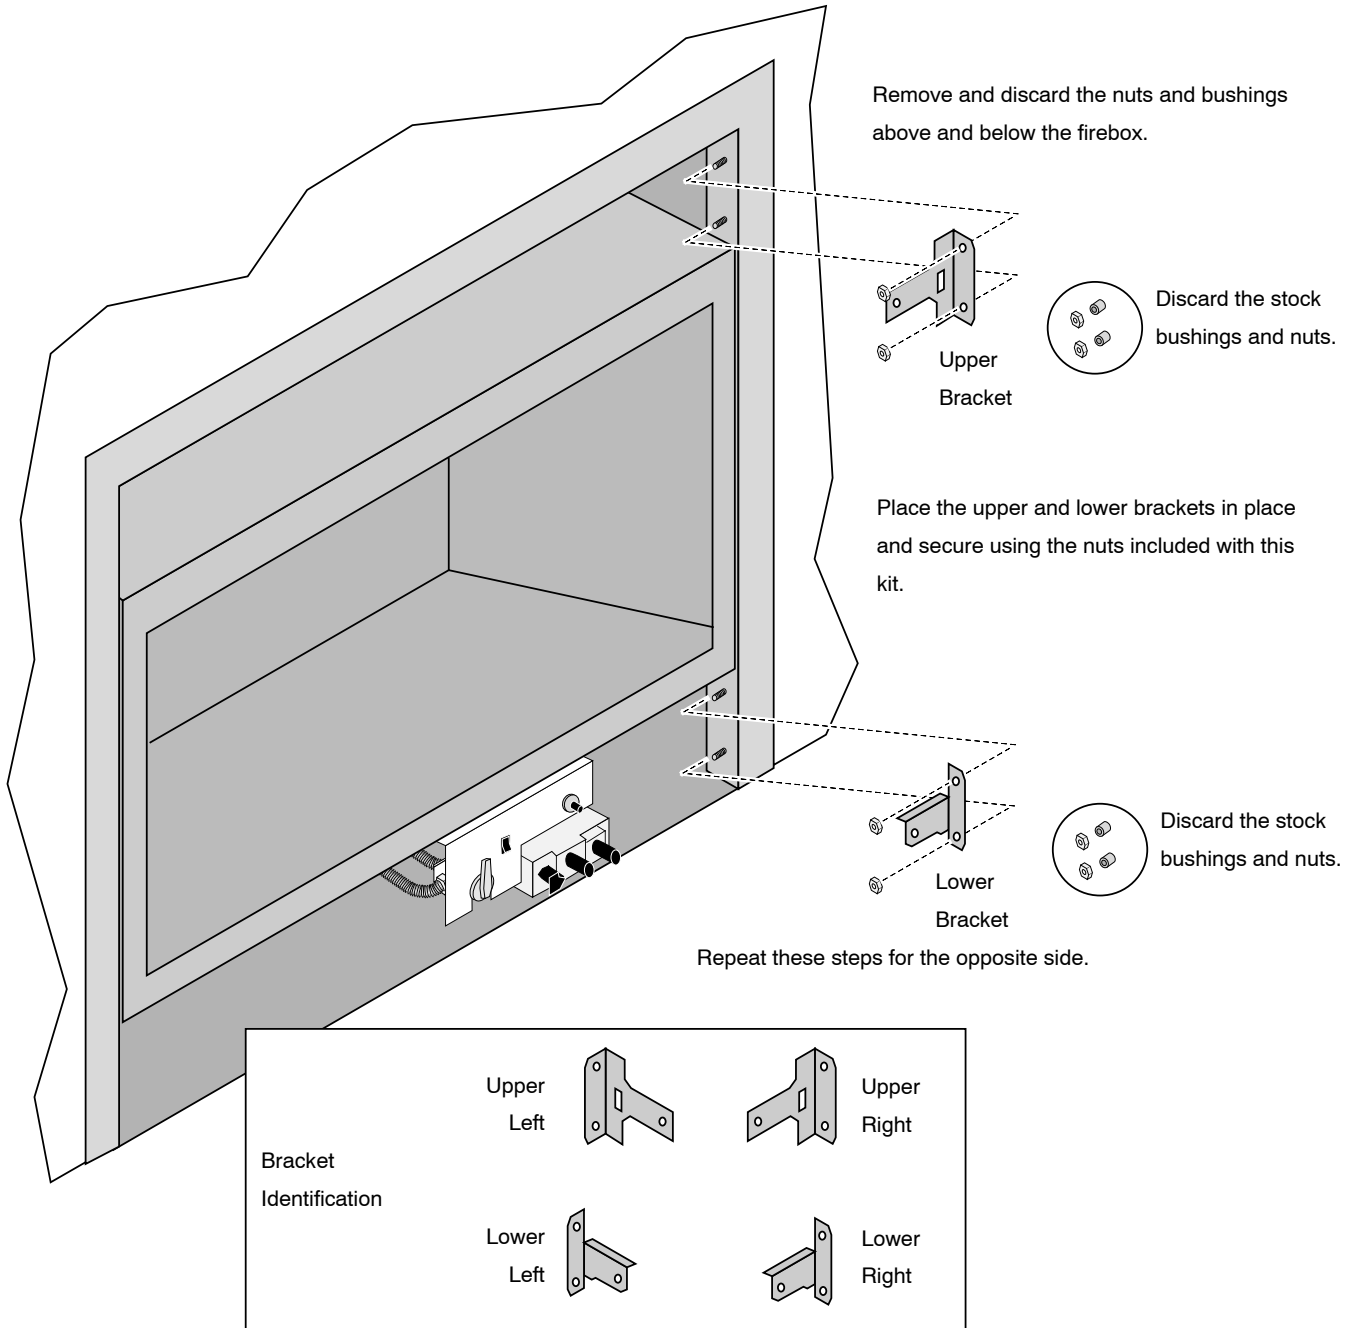

NOTE:

This face has an adjustable bracket that allows for different facing depths to be tucked under the face.

Special Instructions for 864HO Fireplaces

This face requires the outer grill deflectors to be removed. See the instructions below.

Installation

- 1 Attach the brackets to the fireplace following the directions below.

864TRV Rectangular Face

Black 95800623

Nickel 95800624

- The facing and hearth (if applicable) must be installed prior to attaching the face. See the installation manual for complete details.

Raised
Fireplaces

Floor-Level
Fireplaces

3 Install the face following the directions below.

Plated Surfaces

Use denatured alcohol and a soft cloth to clean plated surfaces. Marks left on the surface may damage the face.