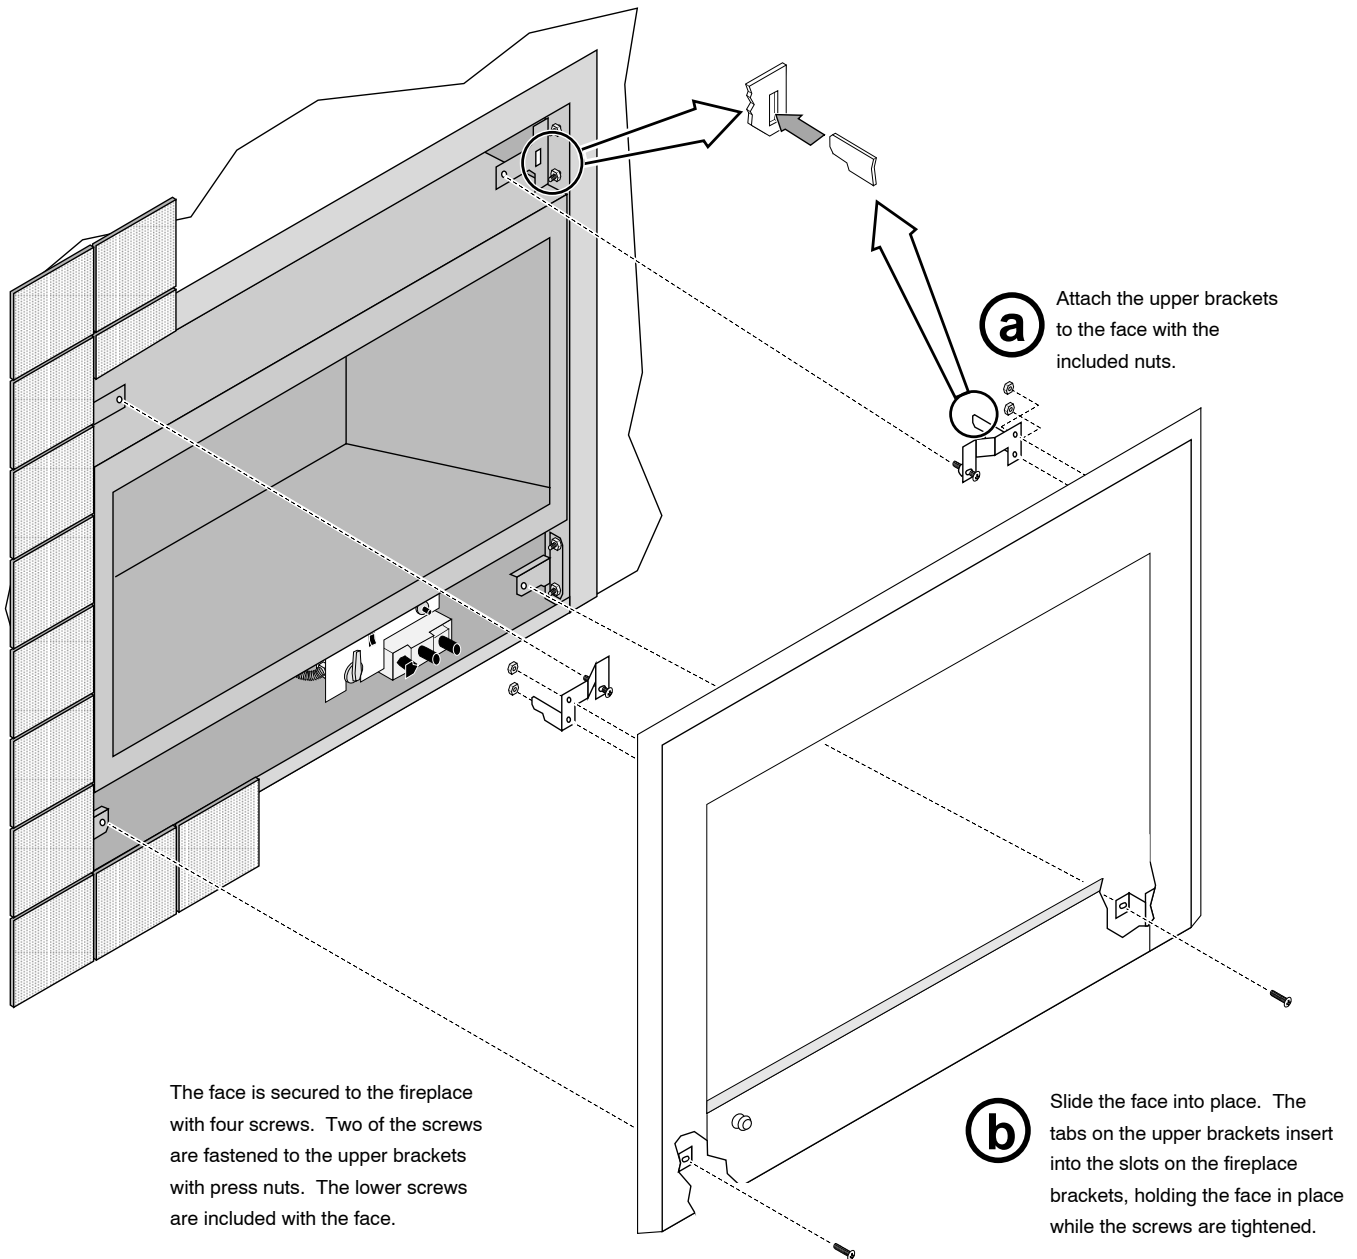

Installation

- 1 Attach the brackets to the fireplace following the directions below.

864TRV Rectangular Face

Black 95800623

Nickel 95800624

- The facing and hearth (if applicable) must be installed prior to attaching the face. See the installation manual for complete details.

Raised
Fireplaces

Floor-Level
Fireplaces

3 Install the face following the directions below.

Plated Surfaces

Use denatured alcohol and a soft cloth to clean plated surfaces. Marks left on the surface may damage the face.