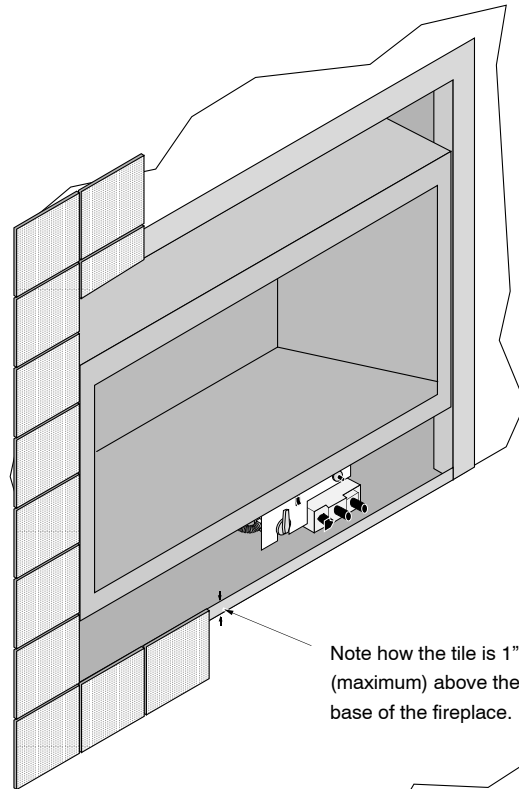

864TRV Rectangular Face

Black 95800623

Nickel 95800624

1. The facing and hearth (if applicable) must be installed prior to attaching the face. See the installation manual for complete details.

Raised
Fireplaces