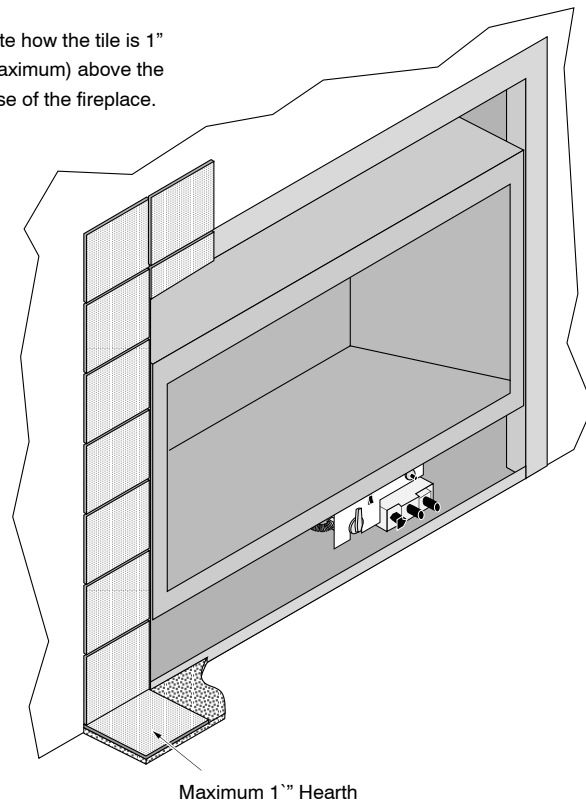

Floor-Level
Fireplaces