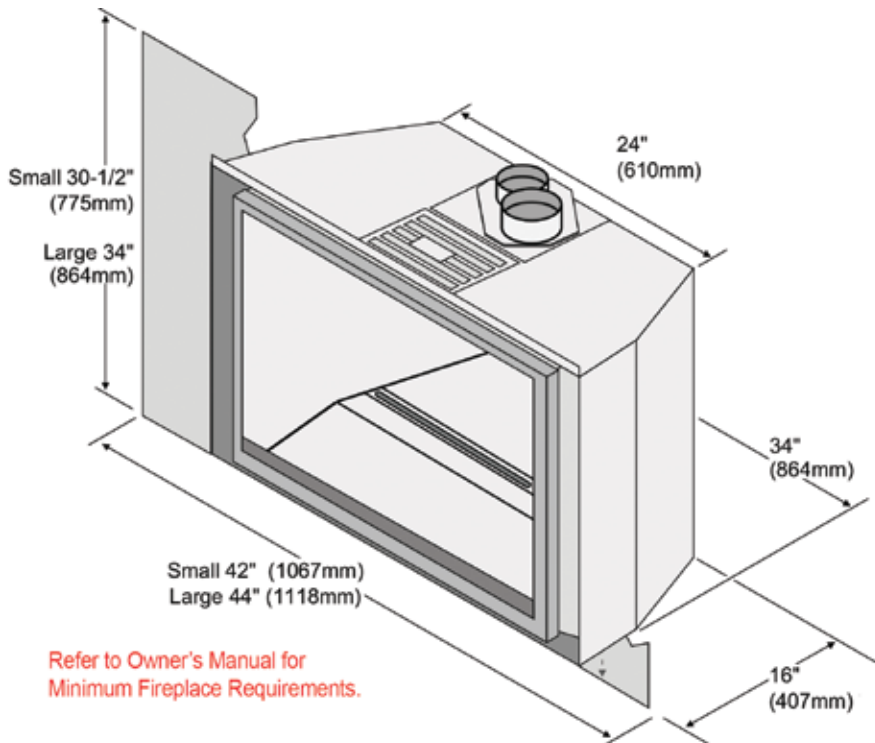

Fireplace Insert Dimensions and Specifications

Heating Capacity:* 600 to 2,000 Sq. Ft.

Maximum BTU/HR Input: 38,000 (NG) 35,000 (LP)

Minimum BTU/HR Input: 25,000 (NG) 18,000 (LP)

Canadian P4 Efficiency:† 64.75% (NG) 66.34% (LP)

Dimensions: Height = 23-5/16"

Width = 34" (Front), 24" (Back)

Depth = 16"

Fire Viewing Area = 555 sq. in.
27-3/4" W x 20" H

* Heating Capacity will vary with floor plan and ceiling height, insulation, and outside ambient temperature.

† P4 Efficiency determined using CSA P4.1-02

Built with pride in the USA

See our complete line of fireplaces and inserts at: www.fireplaceX.com

Photos and illustrations are for descriptive purposes only. We reserve the right to improve or change our products without prior notification. GreenSmart™, Dancing-Fyre™ and all other trademarks belong to Travis Industries, Inc. Consult the Owner's Manual for complete installation requirements.

© Copyright T. I. 2013/06

Printed in the U. S. A.

98800608