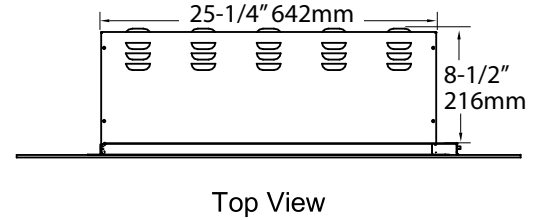

Glass Surround	38" W x 25" H
Fire View	23 5/8" W x 9 1/2" H
Minimum Fireplace Dimensions	25 1/2" W x 17" H x 8 3/4" D

Electric Insert Dimensions and Specifications

38EI Small Insert

Glass Surround	38" W x 25" H
Fire View	23 5/8" W x 9 1/2" H
Minimum Fireplace Dimensions	25 1/2" W x 17" H x 8 3/4" D