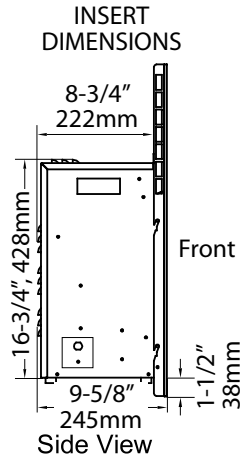

Glass Surround	38" W x 25" H
Fire View	23 5/8" W x 9 1/2" H
Minimum Fireplace Dimensions	25 1/2" W x 17" H x 8 3/4" D

Electric Insert Dimensions and Specifications

38EI Small Insert

Glass Surround	38" W x 25" H
Fire View	23 5/8" W x 9 1/2" H
Minimum Fireplace Dimensions	25 1/2" W x 17" H x 8 3/4" D