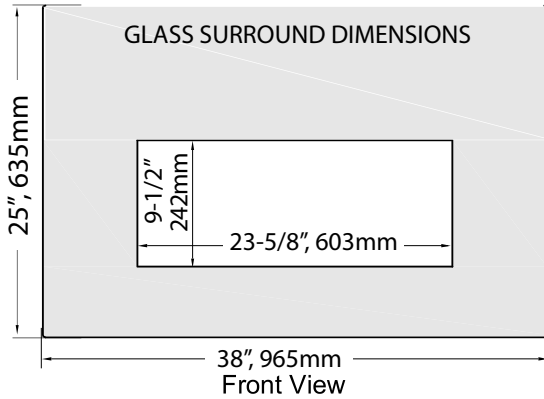

Glass Surround	38" W x 25" H
Fire View	23 5/8" W x 9 1/2" H
Minimum Fireplace Dimensions	25 1/2" W x 17" H x 8 3/4" D

Electric Insert Dimensions and Specifications

38EI Small Insert

Glass Surround	38" W x 25" H
Fire View	23 5/8" W x 9 1/2" H
Minimum Fireplace Dimensions	25 1/2" W x 17" H x 8 3/4" D